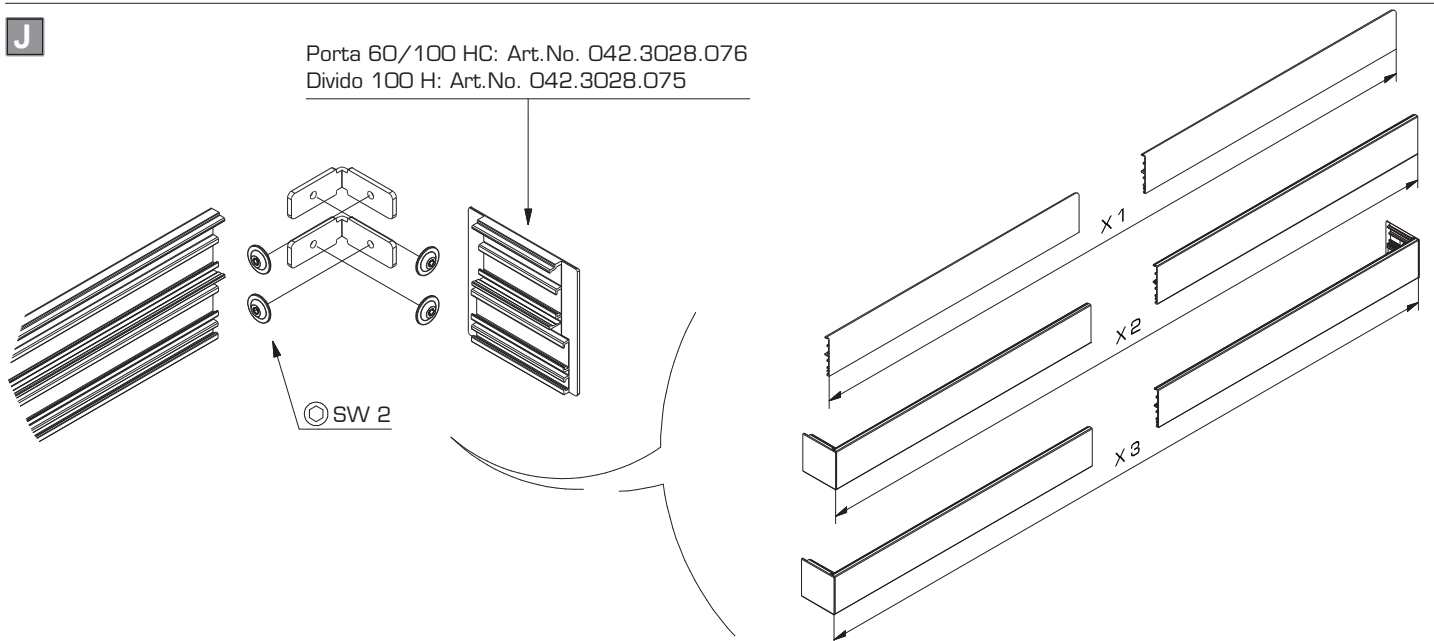

J

Porta 60/100 HC: Art.No. 042.3028.076
 Divido 100 H: Art.No. 042.3028.075

	Porta 60/100 HC	Divido 100 H
X 1	Schiene / track / rail	Schiene / track / rail
X 2	Schiene / track / rail + 10 mm	Schiene / track / rail + 8 mm
X 3	Schiene / track / rail + 20 mm	Schiene / track / rail + 16 mm