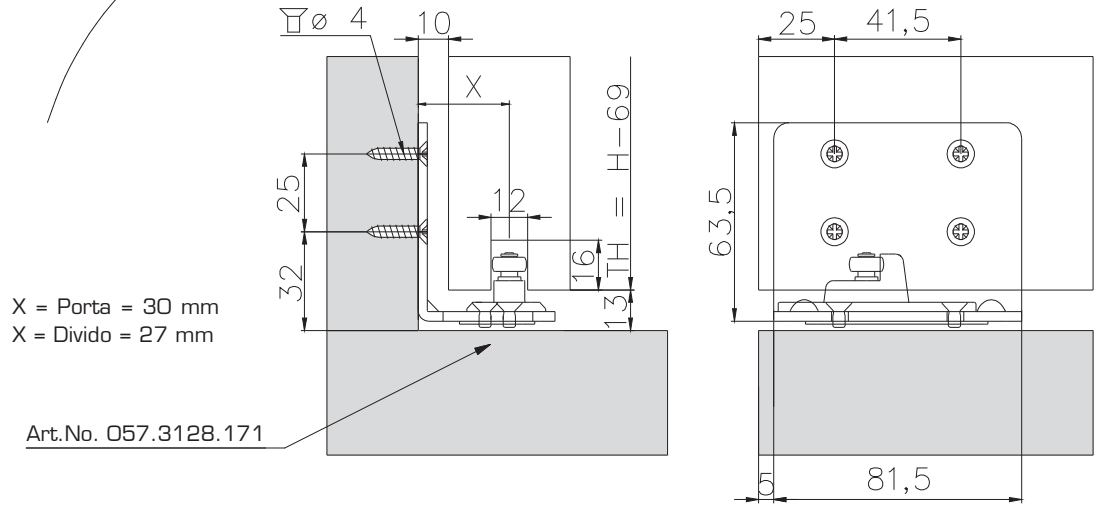

1 Optional / optional / optionnell