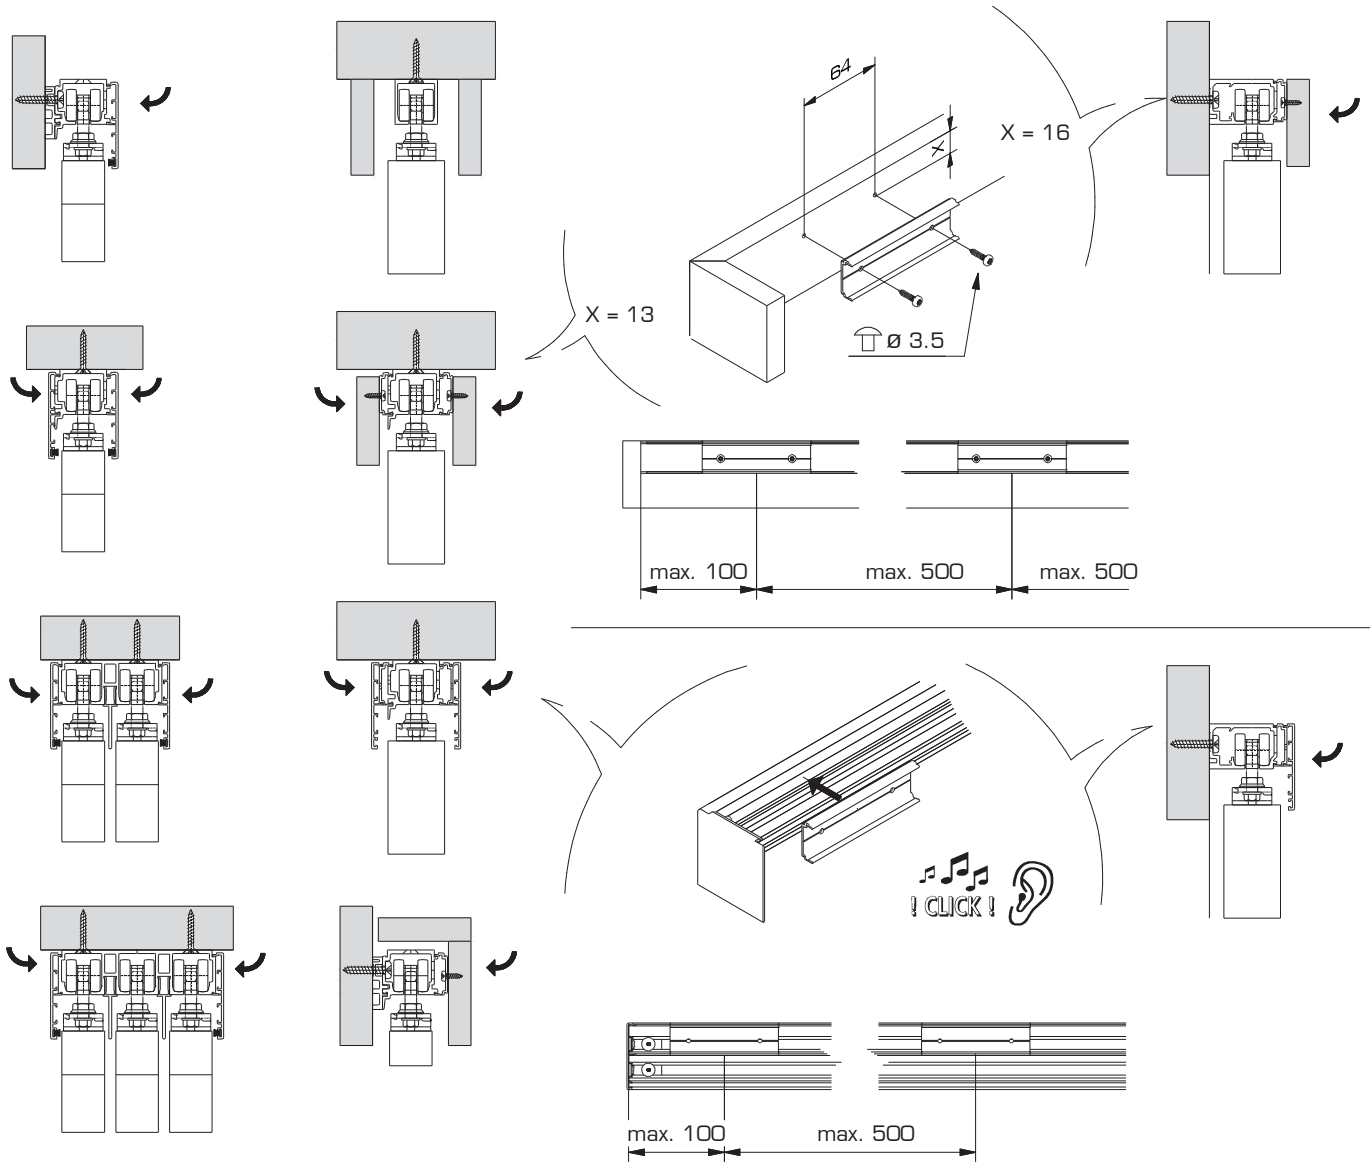

Divido 100 H

Porta 60/100 H

Porta 60/100 HC